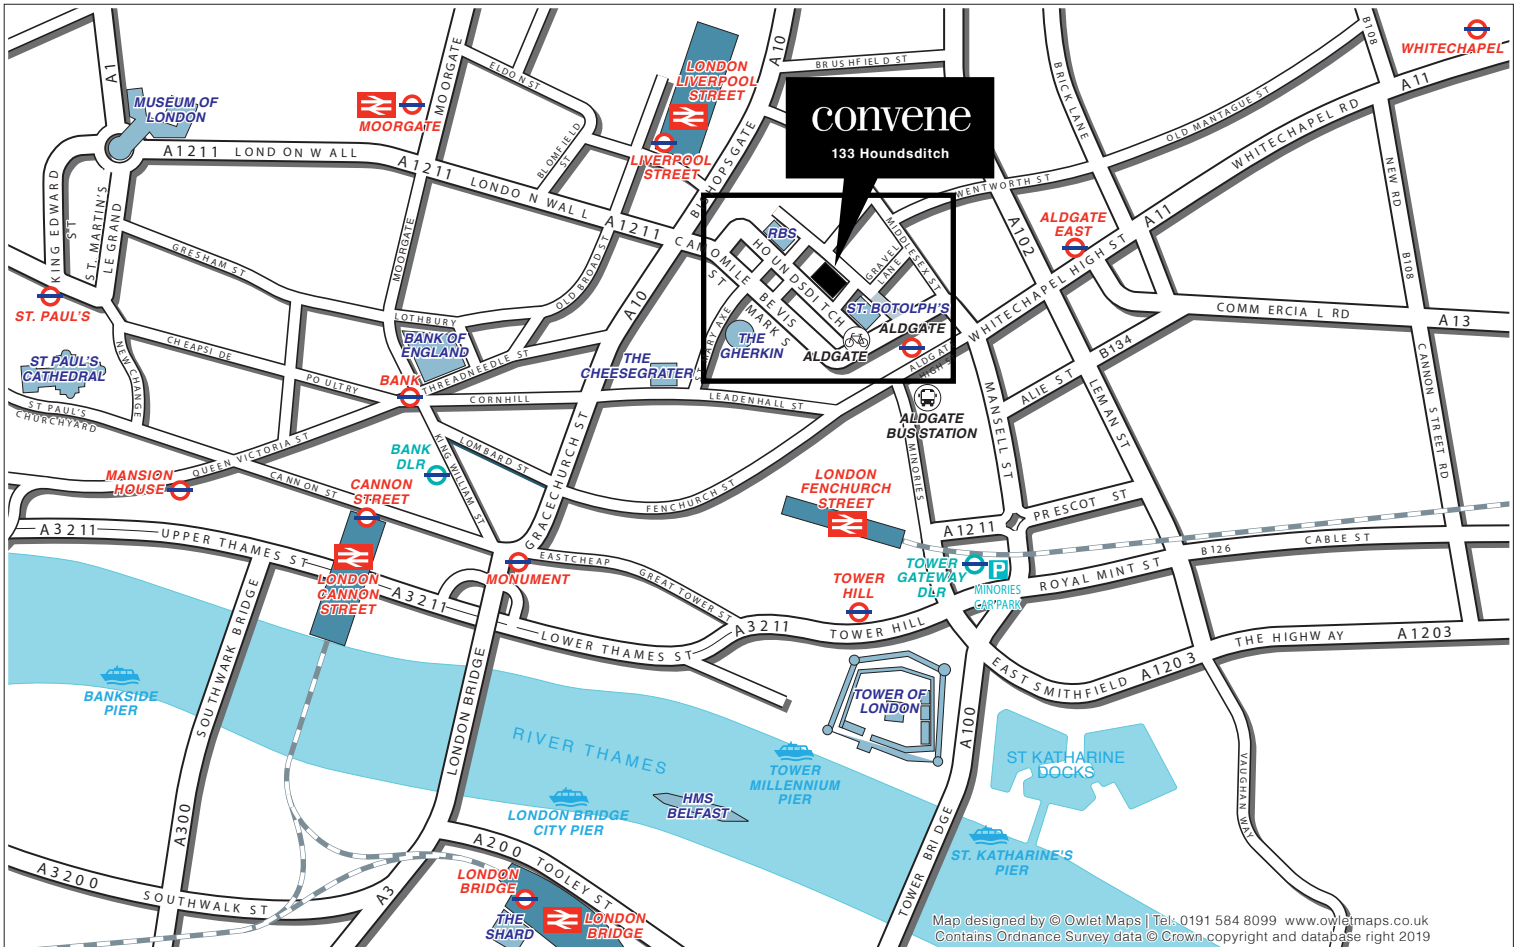

How to find Convene at 133 Houndsditch

Convene at 133 Houndsditch is conveniently located in the north eastern corner of the City of London.

 **By Train**
Liverpool Street Station
Follow the signs for 'Way Out 2 Bishopsgate East via Subway'. You will exit on the eastern side of Bishopsgate. Turn left onto Bishopsgate and then turn left onto Houndsditch. Convene at 133 Houndsditch is on the left.

 **By Underground, Circle or Metropolitan to Aldgate Station.**
When you exit the station, turn right and then turn right again onto St Botolph Row walking past St Botolphs Aldgate. Turn left onto St Botolph Street and then turn right onto Houndsditch. Convene at 133 Houndsditch is on the right.

 **By Bus**
Aldgate Bus Station is approximately 5 minutes walk from 133 Houndsditch and is served by bus numbers 67, 254, N253, 115 and N551.

 **By Underground, Central, Circle, Elizabeth, Metropolitan or Hammersmith & City to Liverpool Street Station.**
When you exit the station, turn right onto Liverpool Street. Turn right onto Bishopsgate and then turn left onto Houndsditch. Convene at 133 Houndsditch is on the left.

 **Parking**
Minories Car Park is a 10 minute walk from 133 Houndsditch.

 **By London Cycle Scheme**
The nearest "Boris Bike" docking station is Aldgate.

 **By Underground, Central, Northern, Waterloo & City to Bank Station.**
Take Exit 3 out of the station to Threadneedle Street, continue onto Bishopsgate and turn Right onto Camomile Street. Follow Camomile Street to the left which will lead onto Houndsditch. Convene at 133 Houndsditch is on the left.