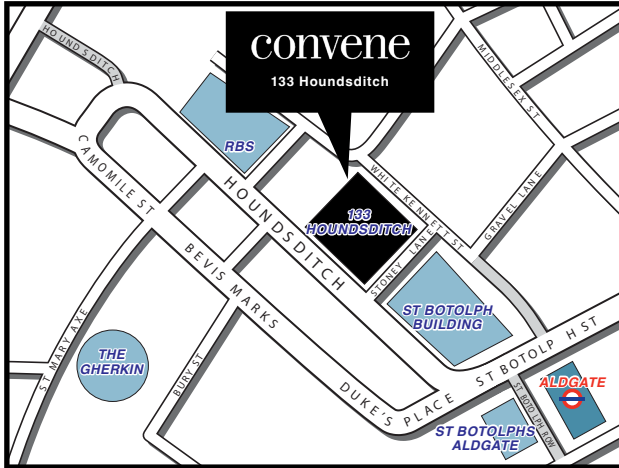

How to find Convene at 133 Houndsditch

Convene at 133 Houndsditch is conveniently located in the north eastern corner of the City of London.

 **By Train**
Liverpool Street Station
Follow the signs for 'Way Out 2 Bishopsgate East via Subway'. You will exit on the eastern side of Bishopsgate. Turn left onto Bishopsgate and then turn left onto Houndsditch. Convene at 133 Houndsditch is on the left.

 **By Underground, Circle or Metropolitan to Aldgate Station.**
When you exit the station, turn right and then turn right again onto St Botolph Row walking past St Botolphs Aldgate. Turn left onto St Botolph Street and then turn right onto Houndsditch. Convene at 133 Houndsditch is on the right.

 **By Bus**
Aldgate Bus Station is approximately 5 minutes walk from 133 Houndsditch and is served by bus numbers 67, 254, N253, 115 and N551.

 **By Underground, Central, Circle, Elizabeth, Metropolitan or Hammersmith & City to Liverpool Street Station.**
When you exit the station, turn right onto Liverpool Street. Turn right onto Bishopsgate and then turn left onto Houndsditch. Convene at 133 Houndsditch is on the left.

 **Parking**
Minories Car Park is a 10 minute walk from 133 Houndsditch.

 **By London Cycle Scheme**
The nearest "Boris Bike" docking station is Aldgate.

 **By Underground, Central, Northern, Waterloo & City to Bank Station.**
Take Exit 3 out of the station to Threadneedle Street, continue onto Bishopsgate and turn Right onto Camomile Street. Follow Camomile Street to the left which will lead onto Houndsditch. Convene at 133 Houndsditch is on the left.